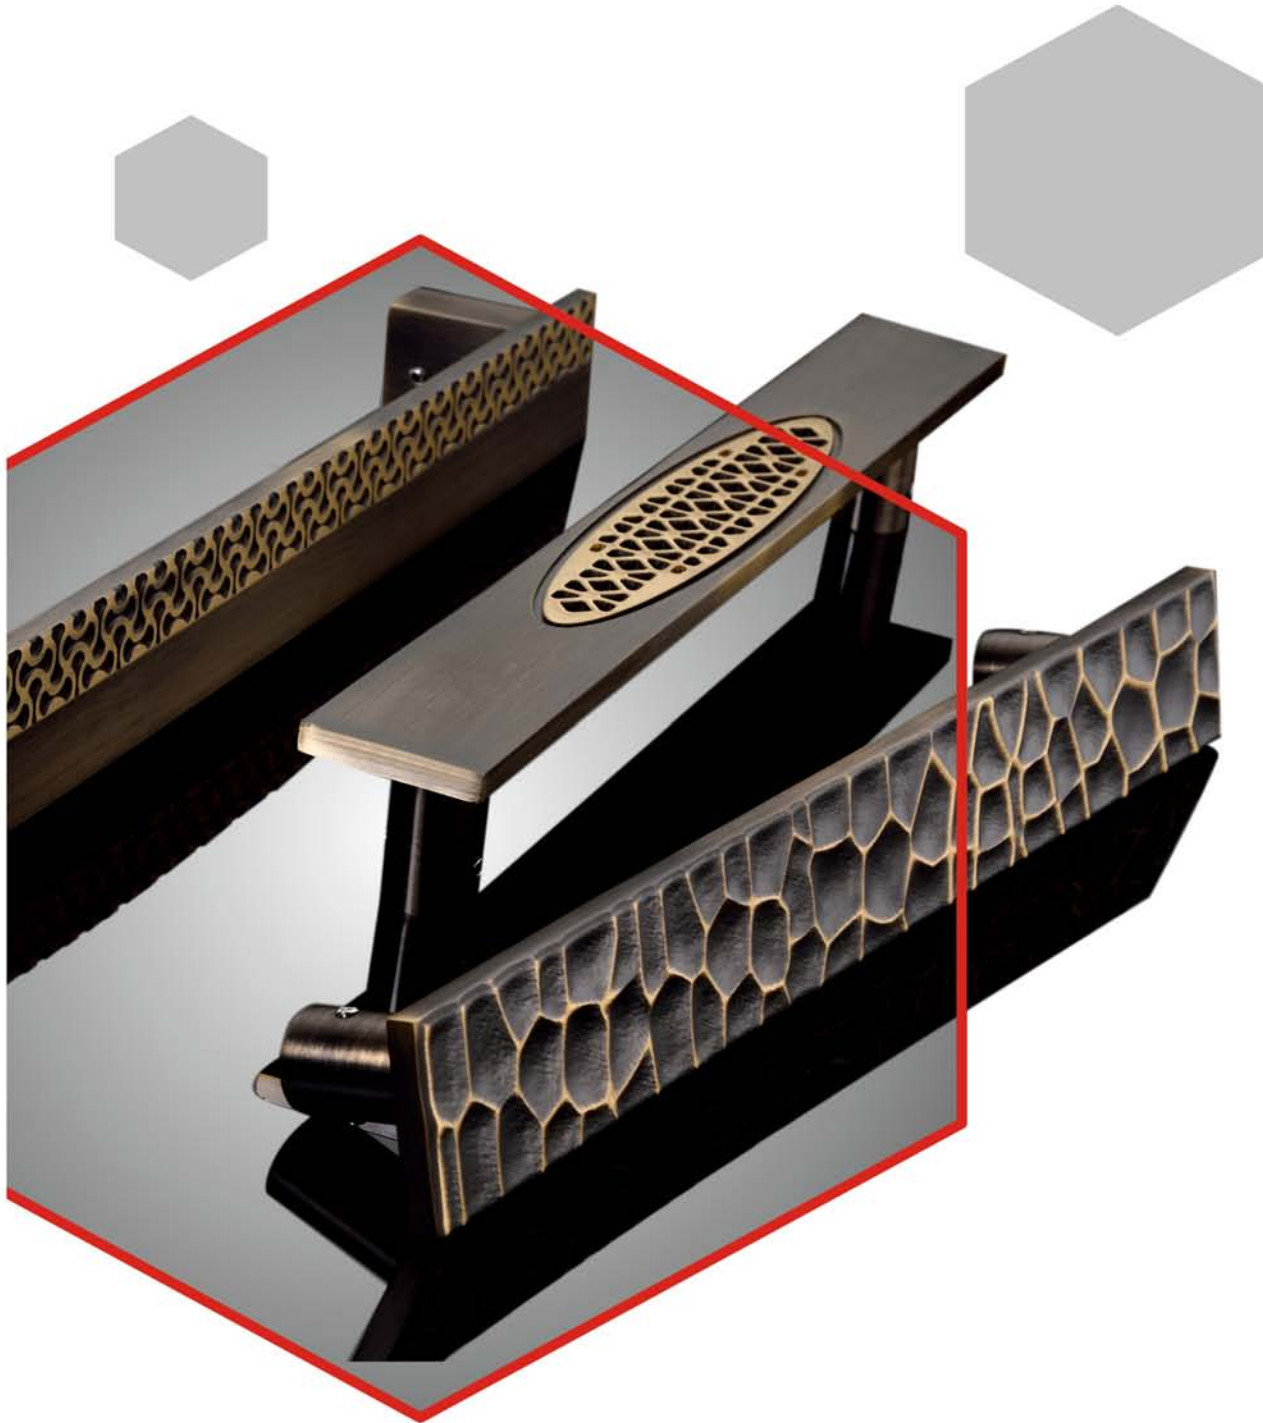

Keep Your City Clean

Follow us on:

GUPTA INDUSTRIES

Aligarh-202001 U.P. (INDIA)

info@armelocks.com

E-mail:-customercare@armelocks.com

web:- www.armelocks.com / guptaindustries.net