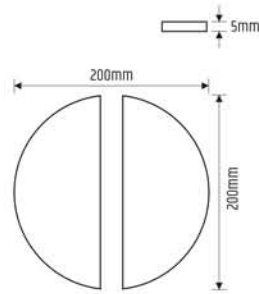

ASPH - 01R

Material : Stainless Steel
Sizes : 200X200MM