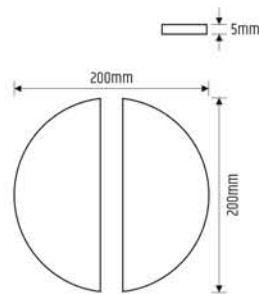

ABPH - 2084

Material : Brass
 Sizes : 8",10",12"
 15",18",24"
 Width : 38mm

ABPH - 2086

Material : Brass
 Sizes : 8",10",12"
 15",18",24"
 Width : 38mm

ABPH - 2088

Material : Brass
 Sizes : 10",12"
 15",18",24"
 Width : 38mm

ABPH - 2096

Material : Brass
 Sizes : 10",12"
 15",18",24"
 Width : 50mm

ABPH - 2099

Material : Brass
 Sizes : 8",10",12"
 15",18",24"
 Width : 38mm

ABPH - 3204

Material : Brass
 Sizes : 12",18"
 24"
 Width : 50mm

ASPH - 1004
Material : Stainless Steel
Sizes : 12",18" ,24"
Width : 40mm

ASPH - 1005
Material : Stainless Steel
Sizes : 12",18" ,24"
Width : 40mm

ASPH - 1006
Material : Stainless Steel
Sizes : 12",18" ,24"
Width : 40mm

INFUSING LIVELY
THINKING TO
CREATIVITY

Antique

Natural SS

ASPH - 01R

Material : Stainless Steel
Sizes : 200X200MM

Antique

Natural SS

ASPH - 01R