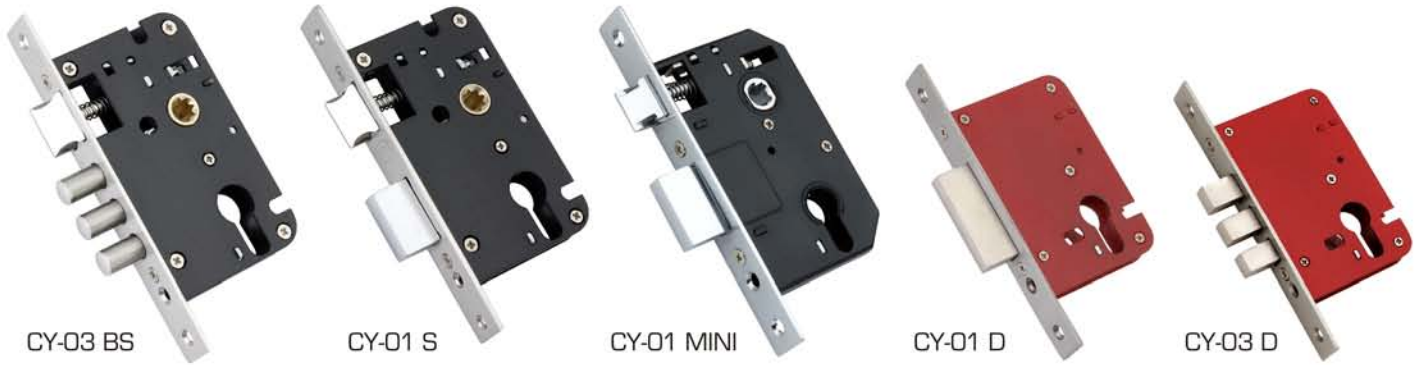

A collection that reflects and ignites sharp thinking with its sharp features. Grab it to infuse new ideas.

**AAL-01**

Material: SS + Alum.  
Size: 125, 200mm

**AAL-03**

Material: SS + Alum.  
Size: 125, 200mm

A collection that reflects and ignites sharp thinking with its sharp features. Grab it to infuse new ideas.

CY-04 BH

CY-01

CY-03

CY-04

CY-14B

CY-03 BS

CY-01 S

CY-01 MINI

CY-01 D

CY-03 D

AML-ECO

AML-01

AML-03

ABL-02

ABL-03

### Brass / Zinc / Aluminium Mortice Cylinder

OSK

BSK

Coin cut

Sipahi Padlock  
Size: 40, 50, 65mm

Long Shackle

A collection that reflects and ignites sharp thinking with its sharp features. Grab it to infuse new ideas.