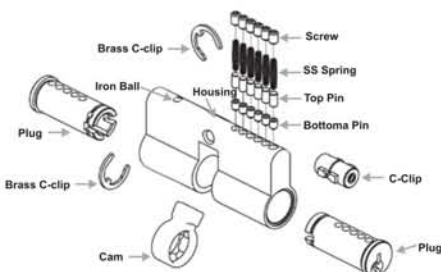

### Brass / Zinc / Aluminium Mortice Cylinder

OSK

BSK

Coin cut

Sipahi Padlock  
Size: 40, 50, 65mm

Long Shackle

A collection that reflects and ignites sharp thinking with its sharp features. Grab it to infuse new ideas.